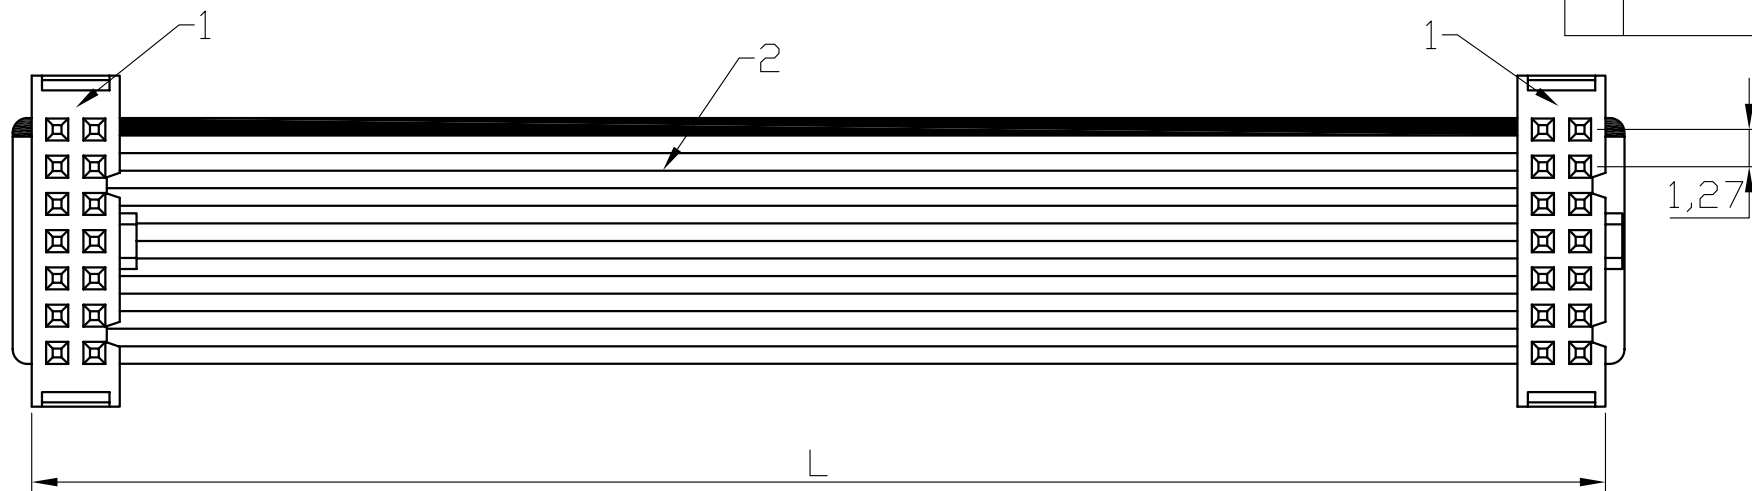

REV	ECN. NO.	APP	DATE
A	EDIÇÃO INICIAL		
B	NOVO CÓDIGO		

HOW TO ORDER:

FC[]L[]127R

1 2

1- N° of Contacts
10~80

2- Cable Length

ITEM	DESCRIPTION
1	MX-4401-XX-SRX-1,27
2	FLAT-CABLE 0,635mm XX WAYS 30AWG

MATRIX TECNOLOGIA IND. E COM. LTDA.

UNIT mm	SCALE	TITLE FLAT CABLE ASSEMBLY 0,635mm	DATE MARCH 2010
TOLERANCE: ±0.25			APP. BY
		MATL	CHK. BY
		DWG. NO.	DR. BY FELIPE