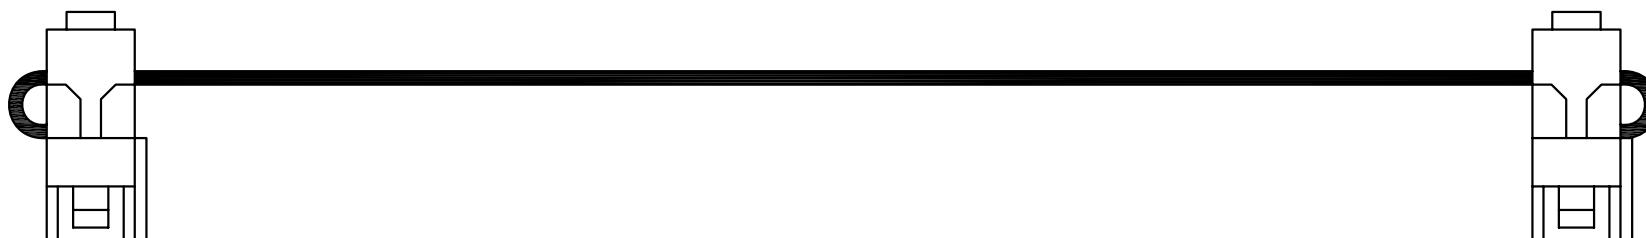

REV	ECN. NO.	APP	DATE
A	EDIÇÃO INICIAL		
B	NOVO CÓDIGO		

HOW TO ORDER:

FC[]L[]127R

1 2

1- N° of Contacts
10~80

2- Cable Length

ITEM	DESCRIPTION
1	MX-4401-XX-SRX-1,27
2	FLAT-CABLE 0,635mm XX WAYS 30AWG

MATRIX TECNOLOGIA IND. E COM. LTDA.

UNIT mm	SCALE	TITLE FLAT CABLE ASSEMBLY 0,635mm	DATE MARCH 2010
TOLERANCE: ±0.25			APP. BY
		MATL	CHK. BY
		DWG. NO.	DR. BY FELIPE