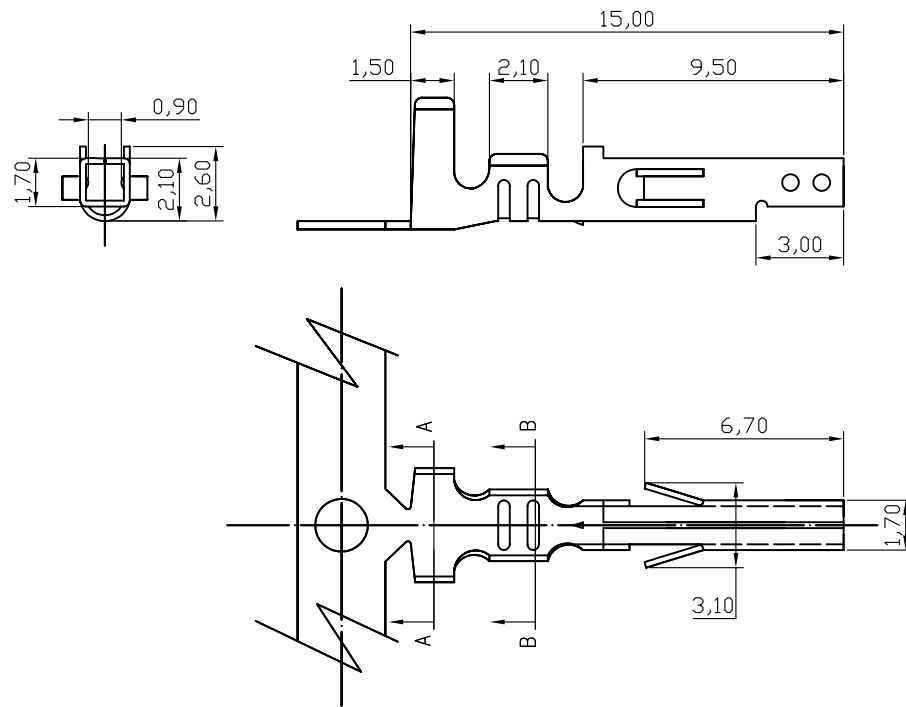

REV	ECN. NO.	APP	DATE
A	EDIÇÃO INICIAL		
B	NOVO CÓDIGO		
C	CÓD. ANT. :4200TFPxR		23/11/11

A-A SECTION

B-B SECTION

## HOW TO ORDER:

4200 [T] [F] [E] [ ] [R]  
 1 2 3 4 5

**Series Nr.**  
4200

**1 - Product:**  
(T) - Terminal Brass

**2 - Type:**  
(M) - Male  
(F) - Female

**3 - Terminal Plating:**  
(E) - Tin

**4 - Wire Range:**  
(W) - 14 ~22 AWG  
(O) - 16 ~18 AWG  
(P) - 18 ~22 AWG  
(E) - 18 ~24 AWG  
(H) 22 ~24 AWG

**5 - (R) RoHS Compliant**

MATRIX TECNOLOGIA IND. E COM. LTDA.

UNIT mm	SCALE	TITLE 4,2mm TERMINAL FEMALE	DATE MARCH 2010
TOLERANCE: $\pm 0.25$			APP. BY
		MATL	CHK. BY
		DWG. NO.	DR. BY FELIPE