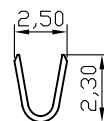

B-B SECTION

HOW TO ORDER:

4200 [T] [F] [E] [ ] [R]
1 2 3 4 5

Series Nr.
4200

1 - Product:
(T) - Terminal Brass

2 - Type:
(M) - Male
(F) - Female

3 - Terminal Plating:
(E) - Tin

4 - Wire Range:
(W) - 14 ~22 AWG
(O) - 16 ~18 AWG
(P) - 18 ~22 AWG
(E) - 18 ~24 AWG
(H) 22 ~24 AWG

5 - (R) RoHS Compliant