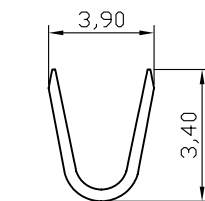

REV	ECN. NO.	APP	DATE
A	EDIÇÃO INICIAL		
B	NOVO CÓDIGO		
C	CÓD. ANT. :4200TFPxR		23/11/11

A-A SECTION

B-B SECTION

## HOW TO ORDER:

4200 [T] [F] [E] [ ] [R]  
 1 2 3 4 5

**Series Nr.**  
4200

**1 - Product:**  
(T) - Terminal Brass

**2 - Type:**  
(M) - Male  
(F) - Female

**3 - Terminal Plating:**  
(E) - Tin

**4 - Wire Range:**  
(W) - 14 ~22 AWG  
(O) - 16 ~18 AWG  
(P) - 18 ~22 AWG  
(E) - 18 ~24 AWG  
(H) 22 ~24 AWG

**5 - (R) RoHS Compliant**

MATRIX TECNOLOGIA IND. E COM. LTDA.

UNIT mm	SCALE	TITLE 4,2mm TERMINAL FEMALE	DATE MARCH 2010
TOLERANCE: $\pm 0.25$			APP. BY
		MATL	CHK. BY
		DWG. NO.	DR. BY FELIPE