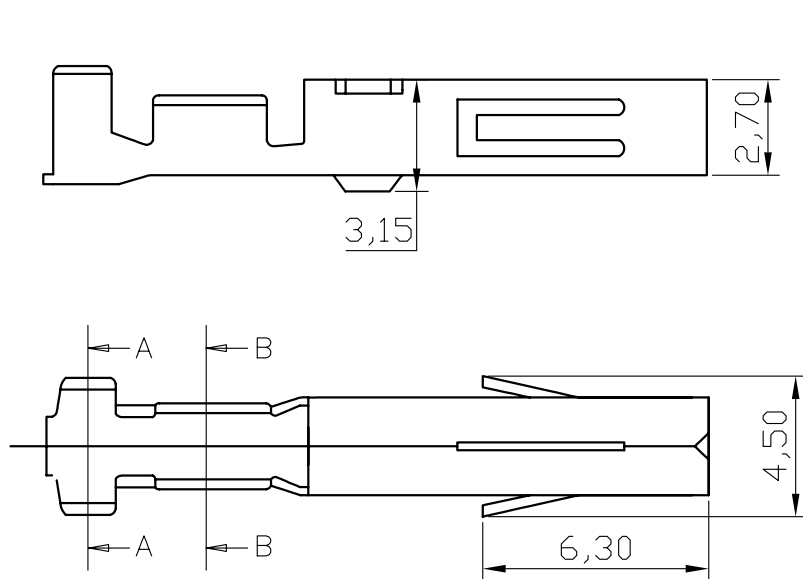

REV	ECN. NO.	APP	DATE
A	EDIÇÃO INICIAL		
B	NOVO CÓDIGO		

B-B

A-A

**HOW TO ORDER:
2430TF[]R**

1

- 1- Terminal Plating:
- ()-Tin
- (D)-FLASH Gold
- (C)-Selective Gold

MATRIX TECNOLOGIA IND. E COM. LTDA.

UNIT mm	SCALE	TITLE 5,08 TERMINAL FEMALE 18-22 AWG	DATE MARCH 2010
TOLERANCE: ± 0.25			APP. BY
		MATL	CHK. BY
		DWG. NO.	DR. BY FELIPE