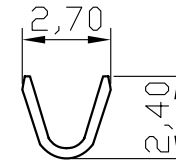

REV	ECN. NO.	APP	DATE
A	EDIÇÃO INICIAL		
B	NOVO CÓDIGO		

B-B

A-A

**HOW TO ORDER:
2430TF[]R**

1

- 1- Terminal Plating:
- ()-Tin
- (D)-FLASH Gold
- (C)-Selective Gold

MATRIX TECNOLOGIA IND. E COM. LTDA.

UNIT mm	SCALE	TITLE 5,08 TERMINAL FEMALE 18-22 AWG	DATE MARCH 2010
TOLERANCE: ± 0.25			APP. BY
		MATL	CHK. BY
		DWG. NO.	DR. BY FELIPE