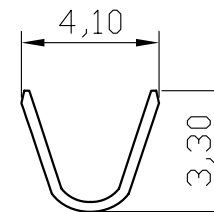

REV	ECN. NO.	APP	DATE
A	EDIÇÃO INICIAL		
B	NOVO CÓDIGO		

B-B

A-A

**HOW TO ORDER:
2430TF[]R**

1

- 1- Terminal Plating:
- ()-Tin
- (D)-FLASH Gold
- (C)-Selective Gold

MATRIX TECNOLOGIA IND. E COM. LTDA.

UNIT mm	SCALE	TITLE 5,08 TERMINAL FEMALE 18-22 AWG	DATE MARCH 2010
TOLERANCE: ± 0.25			APP. BY
		MATL	CHK. BY
		DWG. NO.	DR. BY FELIPE