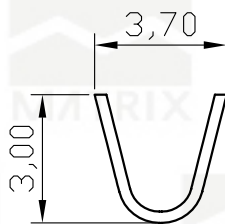

REV	ECN. NO.	APP	DATE
A	EDIÇÃO INICIAL		

A-A

B-B

HOW TO ORDER:
MX-2430-T-M-[]-[]

1 2

- 1- Terminal Plating:
 ()-Tin
 (D)-FLASH Gold
 (C)-Selective Gold
- 2- (R)RoHS Compliant

MATRIX TECNOLOGIA IND. E COM. LTDA.

UNIT mm	SCALE	TITLE 5,08mm TERMINAL MALE 18-22 AWG	DATE OCTOBER 2007
TOLERANCE: ±0.25			APP. BY
		MATL	CHK. BY
		DWG. NO.	DR. BY DINO