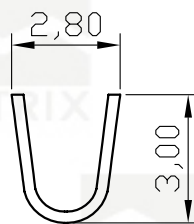

REV	ECN. NO.	APP	DATE
A	EDIÇÃO INICIAL		

A-A

B-B

HOW TO ORDER:
MX-2430-T-M-[]-[]

1 2

- 1- Terminal Plating:
 ()-Tin
 (D)-FLASH Gold
 (C)-Selective Gold
- 2- (R)RoHS Compliant

MATRIX TECNOLOGIA IND. E COM. LTDA.

UNIT mm	SCALE	TITLE 5,08mm TERMINAL MALE 18-22 AWG	DATE OCTOBER 2007
TOLERANCE: ±0.25			APP. BY
		MATL	CHK. BY
		DWG. NO.	DR. BY DINO