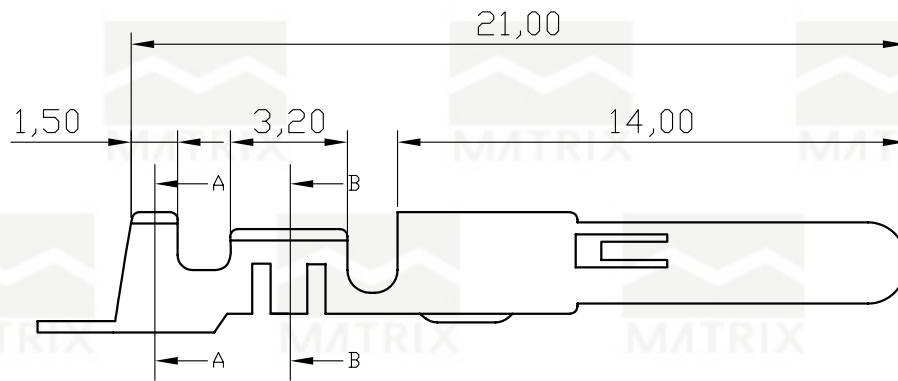

REV	ECN. NO.	APP	DATE
A	EDIÇÃO INICIAL		

A-A

B-B

HOW TO ORDER:
MX-2430-T-M-[]-[]

1 2

- 1- Terminal Plating:
 ()-Tin
 (D)-FLASH Gold
 (C)-Selective Gold
- 2- (R)RoHS Compliant

MATRIX TECNOLOGIA IND. E COM. LTDA.

UNIT mm	SCALE	TITLE 5,08mm TERMINAL MALE 18-22 AWG	DATE OCTOBER 2007
TOLERANCE: ±0.25			APP. BY
		MATL	CHK. BY
		DWG. NO.	DR. BY DINO