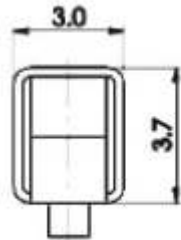

REV	ECN. NO.	APP	DATE
A	EDIÇÃO INICIAL		

SEC. A-A'

SEC. B-B'

- Terminal
 Material : Brass Pre-Tin
 Applicable Wire : AWG#18 to #22

**HOW TO ORDER:
 MX-5000-T-[]**

1
 1- (R) RoHS Compliant

 MATRIX TECNOLOGIA IND. E COM. LTDA.			
UNIT mm	SCALE	TITLE 5,00mm TERMINAL AWG #18 to #22	DATE DECEMBER 2007
TOLERANCE: ±0.25			APP. BY
		MATL	CHK. BY
		DWG. NO.	DR. BY DIEGO