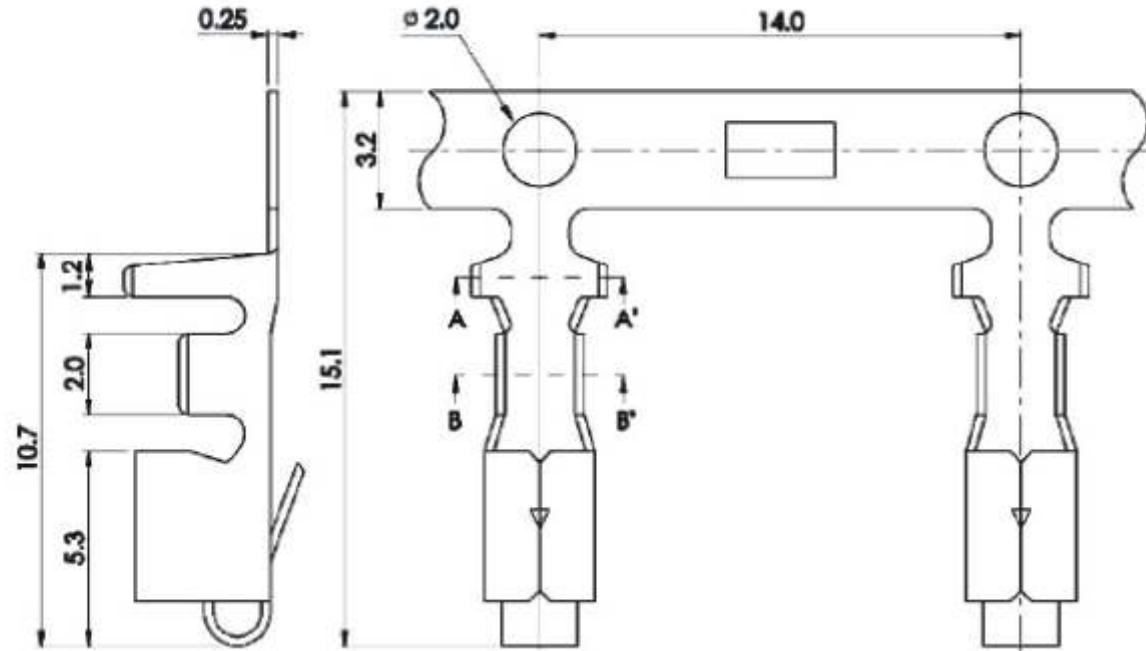

REV	ECN. NO.	APP	DATE
A	EDIÇÃO INICIAL		

SEC. A-A'

SEC. B-B'

- Terminal
 Material : Brass Pre-Tin
 Applicable Wire : AWG#18 to #22

**HOW TO ORDER:
 MX-5000-T-[]**

1
 1- (R) RoHS Compliant

 MATRIX TECNOLOGIA IND. E COM. LTDA.			
UNIT mm	SCALE	TITLE 5,00mm TERMINAL AWG #18 to #22	DATE DECEMBER 2007
TOLERANCE: ±0.25			APP. BY
		MATL	CHK. BY
		DWG. NO.	DR. BY DIEGO