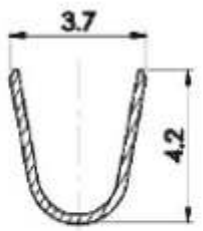

REV	ECN. NO.	APP	DATE
A	EDIÇÃO INICIAL		

SEC. A-A'

SEC. B-B'

- Terminal
 Material : Brass Pre-Tin
 Applicable Wire : AWG#18 to #22

**HOW TO ORDER:
 MX-5000-T-[]**

1
 1- (R) RoHS Compliant

 MATRIX TECNOLOGIA IND. E COM. LTDA.			
UNIT mm	SCALE	TITLE 5,00mm TERMINAL AWG #18 to #22	DATE DECEMBER 2007
TOLERANCE: ±0.25			APP. BY
		MATL	CHK. BY
		DWG. NO.	DR. BY DIEGO