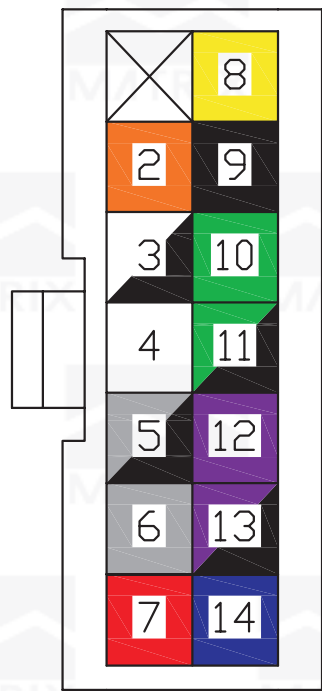

REV	ECN. NO.	APP	DATE
A	EDIÇÃO INICIAL		

BACK SIGHT

<SEEN OF THE WIRE>

NONE	8 YELLOW
2 ORANGE	9 BLACK
3 WHITE/BLACK STRIPE	10 GREEN
4 WHITE	11 GREEN/BLACK STRIPE
5 GRAY/BLACK STRIPE	12 VIOLET
6 GRAY	13 VIOLET/BLACK STRIPE
7 RED	14 BLUE

HOW TO ORDER:
DA-955

MATRIX Tecnologia Ind. e Com. Ltda.

UNIT mm	SCALE	TITLE DA-955	DATE August 2007
TOLERANCE:			APP. BY
		MATL	CHK. BY
		DWG. NO.	DR. BY DINO