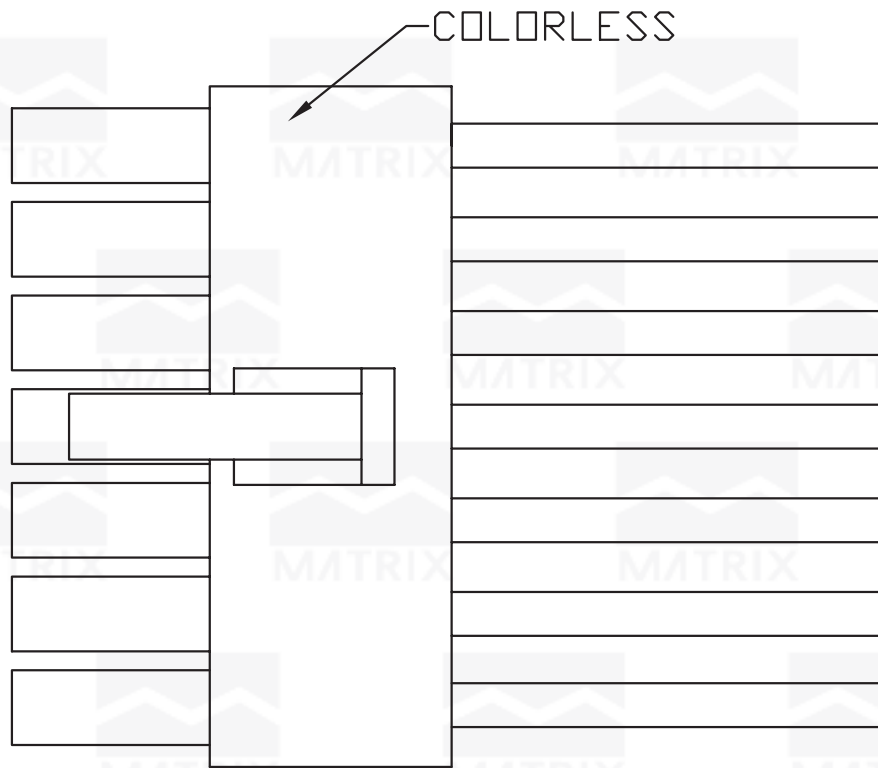

REV	ECN. NO.	APP	DATE
A	EDIÇÃO INICIAL		

BACK SIGHT

<SEEN OF THE WIRE>

NONE	8 YELLOW
2 ORANGE	9 BLACK
3 WHITE/BLACK STRIPE	10 GREEN
4 WHITE	11 GREEN/BLACK STRIPE
5 GRAY/BLACK STRIPE	12 VIOLET
6 GRAY	13 VIOLET/BLACK STRIPE
7 RED	14 BLUE

HOW TO ORDER:
DA-955

MATRIX Tecnologia Ind. e Com. Ltda.

UNIT mm	SCALE	TITLE DA-955	DATE August 2007
TOLERANCE:			APP. BY
		MATL	CHK. BY
		DWG. NO.	DR. BY DINO